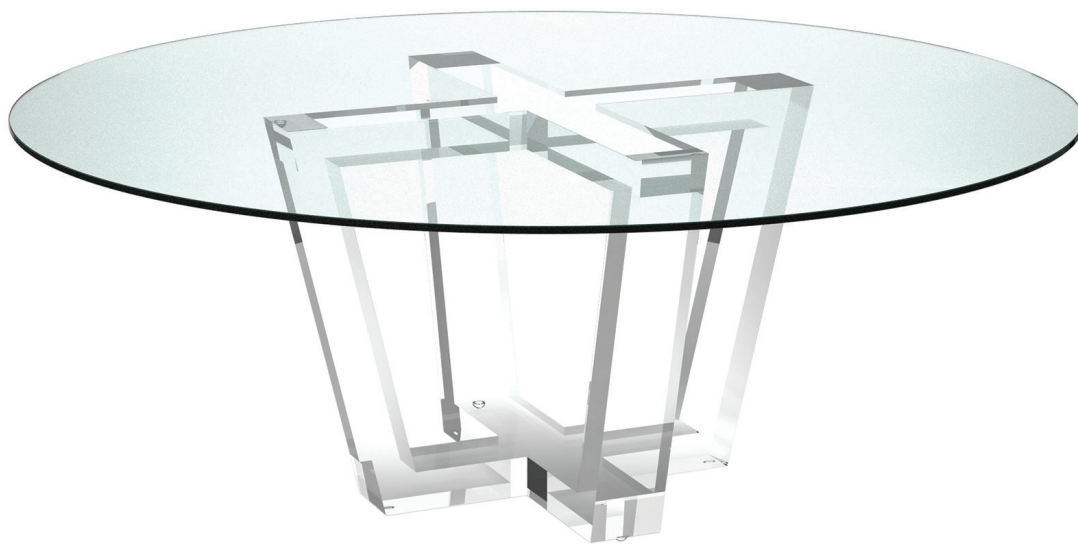

ALLAN  KNIGHT

*live
beautifully*

K26475K

RIBBON DINING TABLE

base only

max recommended top: ¾-inch x 78 dia

42 x 42 x 29 h