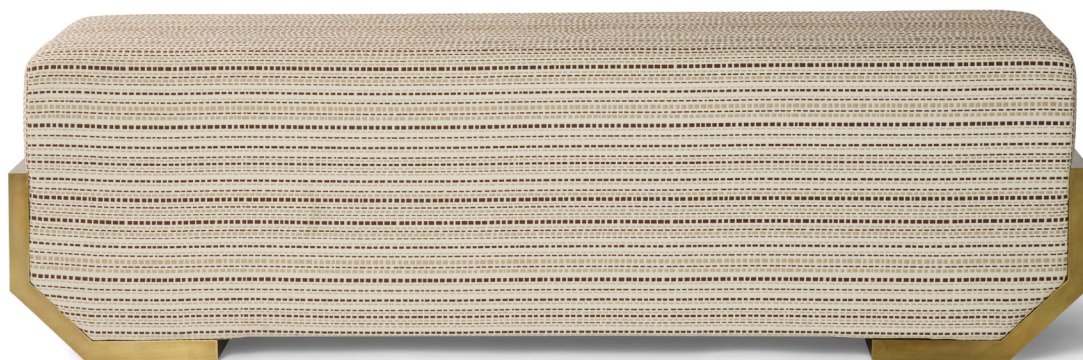

NATASHA BARADARAN

BRERA BENCH

QUICKSHIP

W 54" × D 16" × H 16"

COM: 4 YDS | COL: 72 SQFT

SHOWN IN BURNISHED BRASS (BASE) WITH NB TEXTILE IN STRADA | GRAIN/BURNISHED

BASE

BRASS/METAL: Un-Lacquered Brass, Burnished Brass, Oil Rubbed Bronze, Blackened Steel, Burnished Silver

Custom Capabilities

Available with Tri-Color Brass Base

Available as Stool

NATASHA BARADARAN

BRERA STOOL

W 34" × D 16" × H 16"

COM: 3 YDS | COL: 54 SQFT

SHOWN IN TRI-COLOR BRASS (BASE) WITH NB TEXTILE IN REFLECTION | DUSTY ROSE

BASE

BRASS/METAL: Un-Lacquered Brass, Burnished Brass, Oil Rubbed Bronze, Blackened Steel, Burnished Silver

Custom Capabilities

Available with Tri-Color Brass Base

Available as Bench