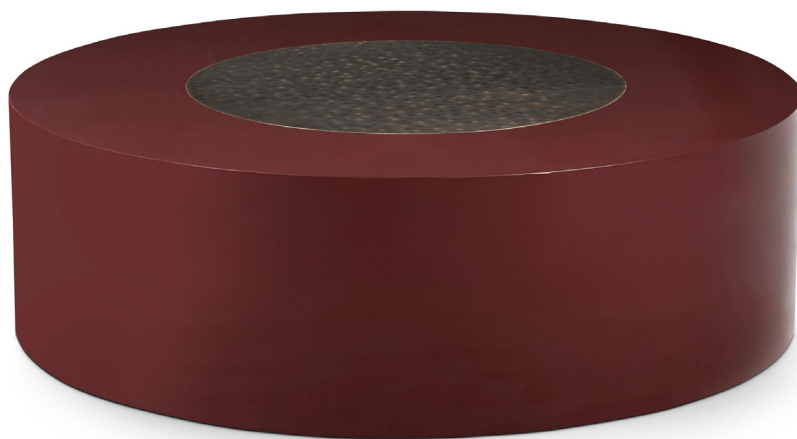

NATASHA BARADARAN

CIRCLE COFFEE TABLE

WITH FLUSH LAZY SUSAN

DIA 54" × H 16.5" | LAZY SUSAN: DIA 30"

SHOWN IN MELOGRANO HIGH POLISH LACQUER (BASE) & OIL RUBBED BRONZE (LAZY SUSAN)

FRAME

STAINED WOOD: Bleached Walnut, Matte Natural Walnut, Dark Mocha Cersed Walnut, Mocha Walnut, Mink, Ebonized Walnut (Matte or High Gloss), Sawn Walnut (Matte or High Gloss)

SATIN & HIGH POLISH LACQUER: Perla, Bone, Nudo-Blush, Chocolate, Melograno, Ebony

BRUSHED OAK: Bone, Almond, Nudo-Blush, Ebony

SPECIALTY: Suede Bone (Satin or Polished)

LAZY SUSAN (HAMMERED)

BRASS/METAL: Un-Lacquered Brass, Burnished Brass, Oil Rubbed Bronze