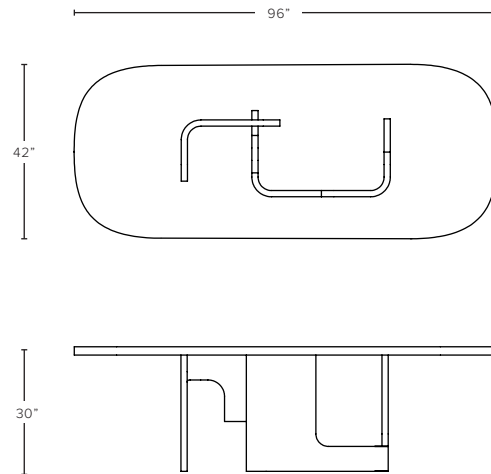

UNEARTHED DINING TABLE

UNEARTHED DINING TABLE

MODEL NO: 10420X01

Hand-sculpted wood dining table with carved base and warm, eroded grain detail.

AS SHOWN (IN PHOTO)

120"W x 42"D x 30"H
Wood - natural oak

DIMENSIONS

Available in three sizes:

8ft: 96"W x 42"D x 30"H
10ft: 120"W x 42"D x 30"H
12ft: 144"W x 42"D x 30"H

AVAILABLE FINISHES

Wood - natural oak, natural walnut, aged walnut, oxidized walnut*, darkened walnut, smoked walnut*, charred fir*

*premium finish - refer to price guide for additional charges

ADDITIONAL NOTES

General lead time for standard finishes is 14-16 weeks. Updated lead times provided at time of formal quoting.

8FT

10FT

12FT