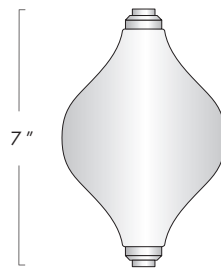

LE PETIT JACQUEMART CIRCULAR CHANDELIER

DESCRIPTION

Le Petit Jacquemart Circular Chandelier is machined from solid brass before being polished and patina'd. The shades are made from blown glass.

FINISHES

Shown in Oil Rubbed Bronze (standard) with Black Bronze ceiling plate. Please inquire about our other finishes. Note: All finishes may vary slightly.

SHADE

Blown Glass.

MODEL #
2 4 2 8

DIMENSIONS
24 DIA x 60 OAH*

NET WT.
90 lbs

CEILING PLATE

24" Diameter - J-Box on center - Additional blocking or anchoring is recommended.

ELECTRICAL

6 x E26 T9L 120V 5W LED bulb

*Custom drop lengths can be specified.

7"

— 4.5" —