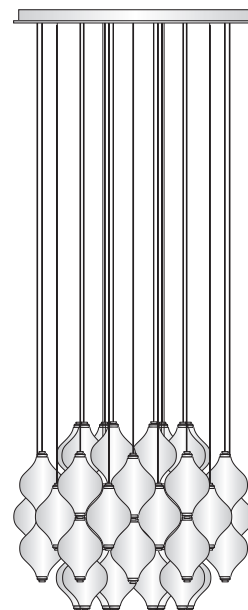

60"
OAH

— 24" —