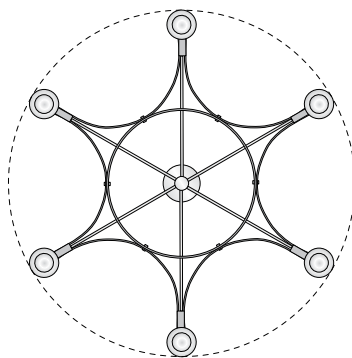

ELECTRICAL

6 x E12 2.5W LED

*Custom drop lengths can be specified.

6 LIGHTS