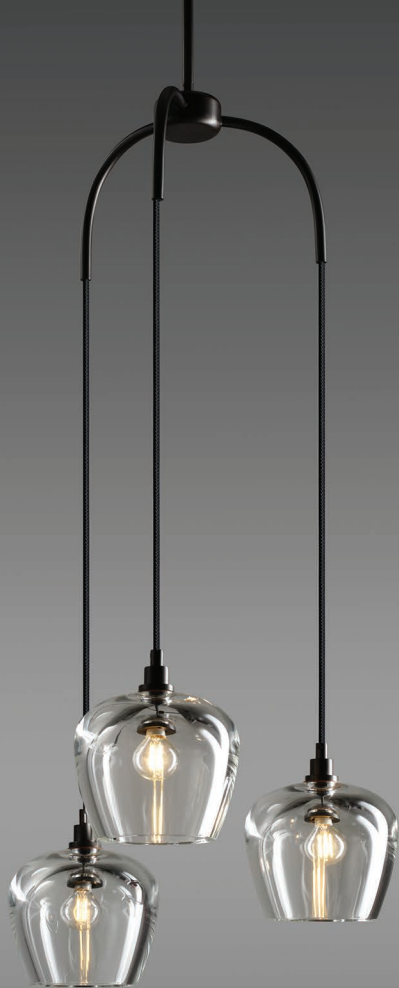

J | B
JONATHAN
BROWNING

VALLAYER 3 LIGHT PENDANT

DESCRIPTION

The Vallayer 3 Light Pendant is machined from solid brass before being patina'd and polished. The shades are made from cast and polished crystal.

FINISHES

Shown in Oil Rubbed Bronze (standard). Please inquire about our other finishes. Note: All finishes may vary slightly.

SHADE

Crystal

MODEL #	DIMENSIONS	NET WT.
2 4 2 3	18.375 DIA x 72 OAH*	20 lbs

CEILING PLATE

4.5" Diameter

ELECTRICAL

3x E12 4W LED bulb

*Custom drop lengths can be specified.