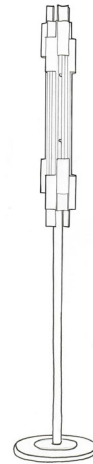

TORCHIERE
7072