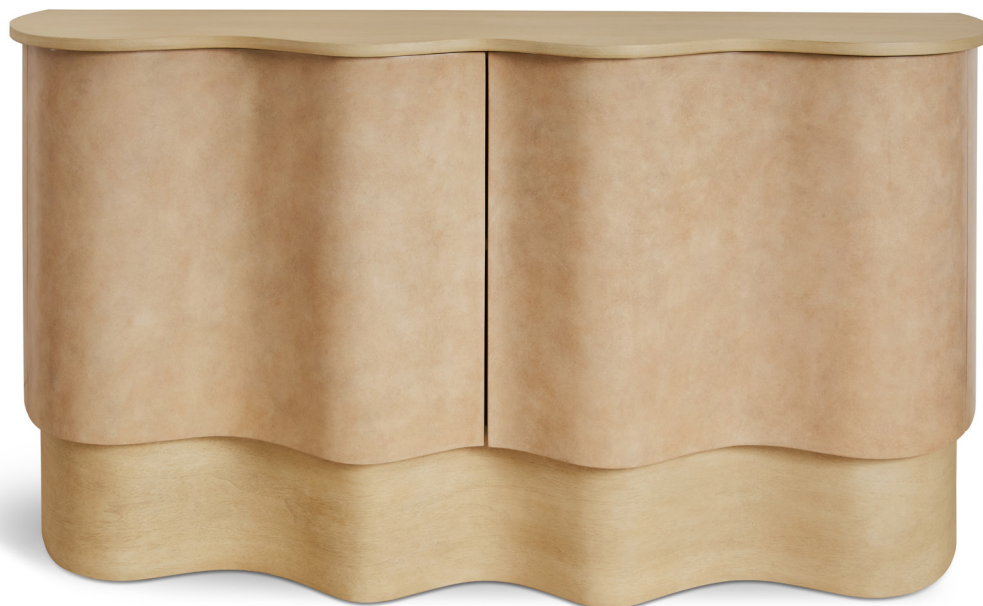

NATASHA BARADARAN

ONDA CABINET

STANDARD

W 66" x D 19" x H 34"

LARGE

W 75" x D 19" x H 34"

WITH TWO TOUCH LATCH DOORS & ONE ADJUSTABLE SHELF

SHOWN IN BLEACHED WALNUT (TOP & BASE) & NUDO-BLUSH STRUTTURA (DOORS)

TOP & BASE

STAINED WOOD: Bleached Walnut, Matte Natural Walnut, Dark Mocha Cersed Walnut, Mocha Walnut, Mink, Ebonized Walnut (Matte or High Gloss), Sawn Walnut (Matte or High Gloss)

DOORS

STRUTTURA: Ivory, Nudo, Celadon, Amethyst

Custom Capabilities