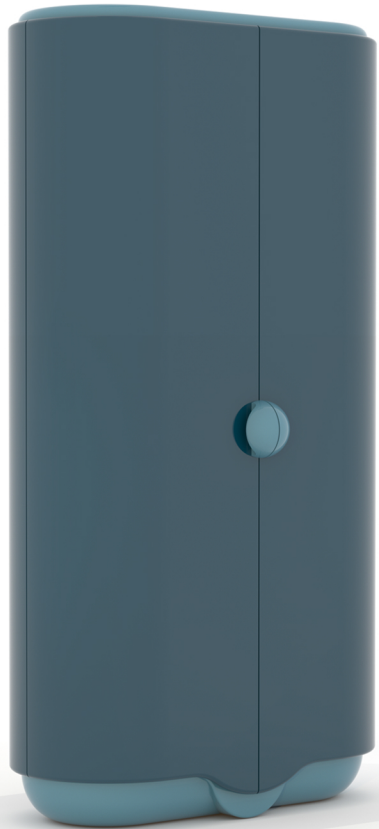

# ROXY ARMOIRE

## ROXY ARMOIRE

**DIMENSIONS:**  
42" W X 18" D X 76" H  
48" W X 20" D X 84" H  
CUSTOM SIZES AVAILABLE

**FINISH:**  
SHOWN IN TWO TONE LACQUER  
STANDARD, PREMIUM, AND CUSTOM FINISHES AVAILABLE