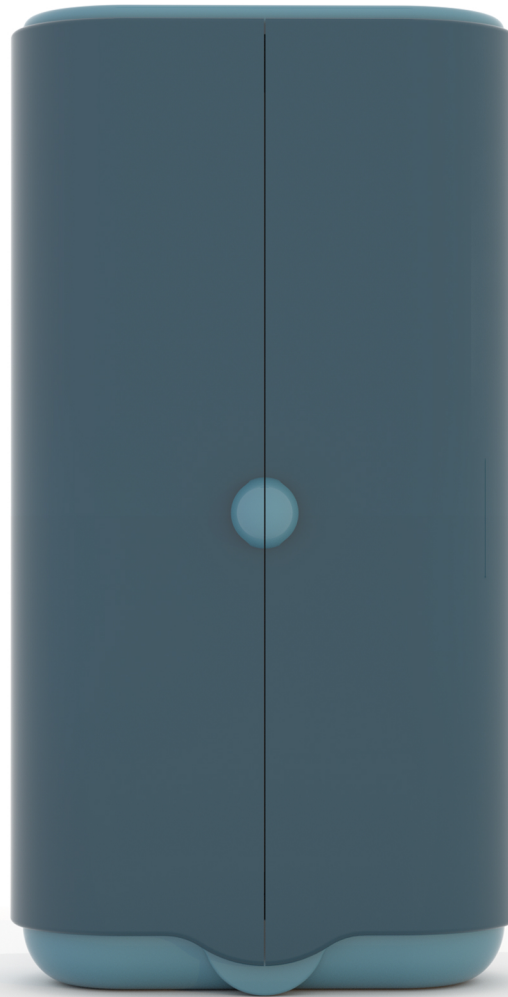

# ROXY ARMOIRE

## ROXY ARMOIRE

**DIMENSIONS:**  
42" W X 18" D X 76" H  
48" W X 20" D X 84" H  
CUSTOM SIZES AVAILABLE

**FINISH:**  
SHOWN IN TWO TONE LACQUER  
STANDARD, PREMIUM, AND CUSTOM FINISHES AVAILABLE