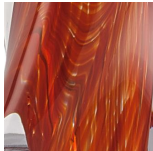

Compatible with

Bathroom

Yacht Club

TL816 in Slate and Polished Nickel with 9" Tall Drum in 1806W-52 Black Satin

Available Finishes

Murano Glass Finish

Clear (Vortex)

Dappled Burnt Sienna (Vortex)

Dappled Ivory (Vortex)

Pale Amber (Vortex)

Slate (Vortex)

Neck and Bulb Holder

Antique Brass

Polished Brass

Polished Nickel

Pewter

Recommended Shade(s) (OPTIONAL)

9" Tall Drum

Silk Flex

Black

Silver

Brown

Available Sizes

Size One